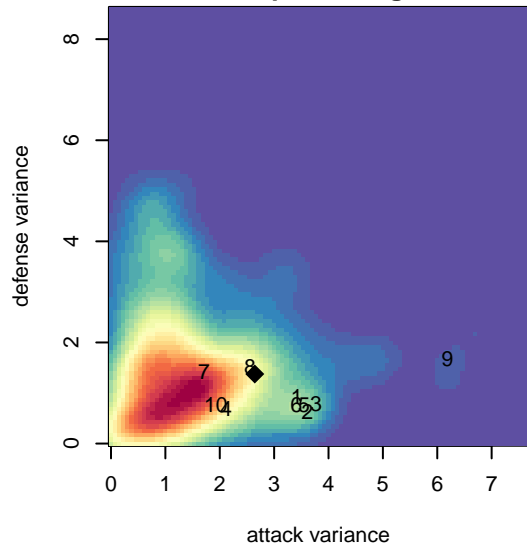

Crossfire Select Taylor B99

Crossfire Select SC
 Redmond, WA
 B99 total strength=1542
 attack=17.09 defense=9.98
 fall league = NPSL Div 1 (98) U19

alt names used:
 LWYSA CROSSFIRE SELECT B99 TAYLOR (v
 CFS B99 – Taylor

Venues played:
 2016 Baker Blast COPA U18-19
 2016 Crossfire Select U19 Gold
 2016 Bigfoot Gold U18
 2016 NPSL Division 1 (98) U19
 2016 WYS Presidents Cup B99

Crossfire Select Taylor B99
 Dots are actual minus expected GF (blue circles) and GA (red triangles).
 Blue line is smoothed change in attack strength. Red is smoothed change in defense strength.

**attack and defense variance (black dot)
relative to other teams
and top 10 in region**

**attack and defense rating
relative to others at age
and all opponents in last 13 months**

Performance relative to 13 month average