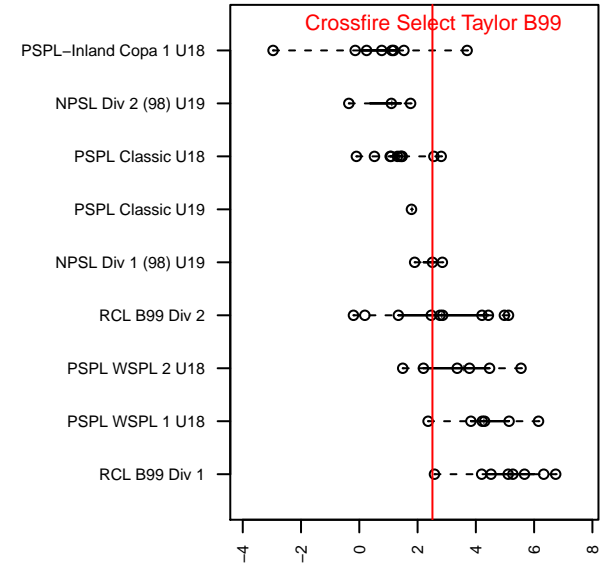

Crossfire Select Taylor B99

Crossfire Select SC
 Redmond, WA
 B99 total strength=1542
 attack=17.09 defense=9.98
 fall league = NPSL Div 1 (98) U19

alt names used:
 LWYSA CROSSFIRE SELECT B99 TAYLOR (v
 CFS B99 – Taylor

Venues played:
 2016 Baker Blast COPA U18-19
 2016 Crossfire Select U19 Gold
 2016 Bigfoot Gold U18
 2016 NPSL Division 1 (98) U19
 2016 WYS Presidents Cup B99

Crossfire Select Taylor B99
 Dots are actual minus expected GF (blue circles) and GA (red triangles).
 Blue line is smoothed change in attack strength. Red is smoothed change in defense strength.

**attack and defense variance (black dot)
relative to other teams
and top 10 in region**

**attack and defense rating
relative to others at age
and all opponents in last 13 months**

Performance relative to 13 month average